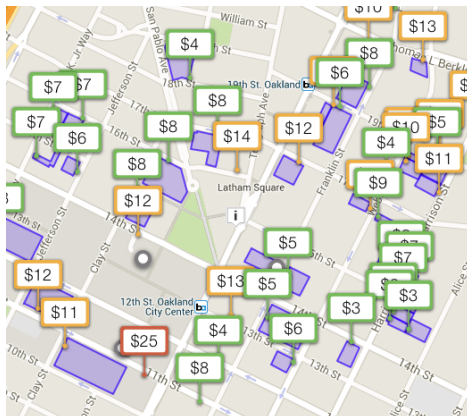

1540 Broadway • Oakland, CA 94612
510-858-7383 • theflightdeck.org

The Flight Deck is conveniently located in Downtown Oakland.

Public Transportation

The Flight Deck is conveniently accessible by BART and bus including:

- 19th Street and 12 Street **BART** stations
- several **AC Transit** bus lines including #51
- the **Free B Broadway Shuttle**

Parking

Downtown Oakland has metered street parking as well as several parking lots.

- 14th-at-Clay Garage — Behind City Hall. City Hall's front entrance faces east onto Frank Ogawa Plaza, diagonally across from the Rotunda Building.
- Garage on 14th between Clay and Broadway — Entrance on 14th St across from the south side of City Hall
- Dalziel Garage — On 16th St between San Pablo Ave and Clay
- Allbright Parking Garage — On 16th St between San Pablo Ave and Telegraph Ave.
- Rotunda Garage – Between 16th and 17th streets and San Pablo and Telegraph
- **Parkopedia** is a helpful website with plenty of information on available parking, hours, and cost.

From the North Bay to Downtown Oakland:

- Take I-580 across Richmond/San Rafael Bridge
- Take I-80 towards Oakland
- Take I-580 East towards Hwy-24/Downtown Oakland/Hayward/Stockton
- Take I-980 towards Downtown Oakland
- Take the 18th Street exit
- Turn Left onto 17th Street
- Turn Right onto Broadway